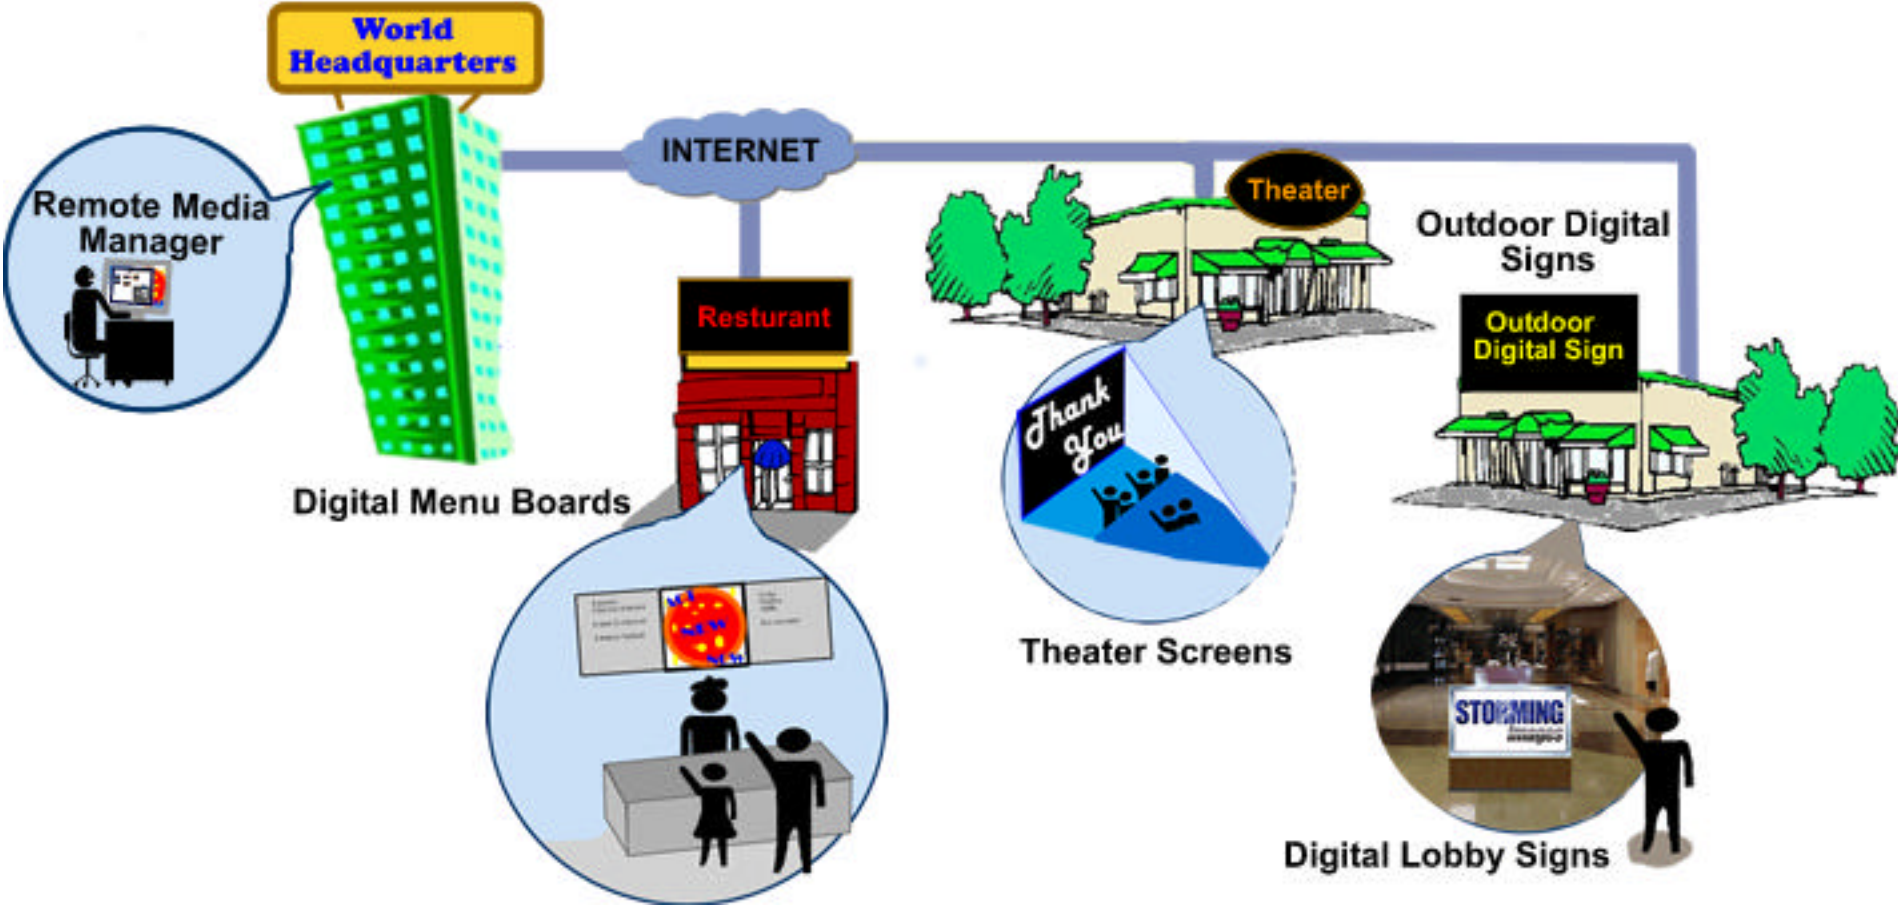

One Solution! - Any Location! - Any Hardware!

Digital Media Trafficking made Simple!!